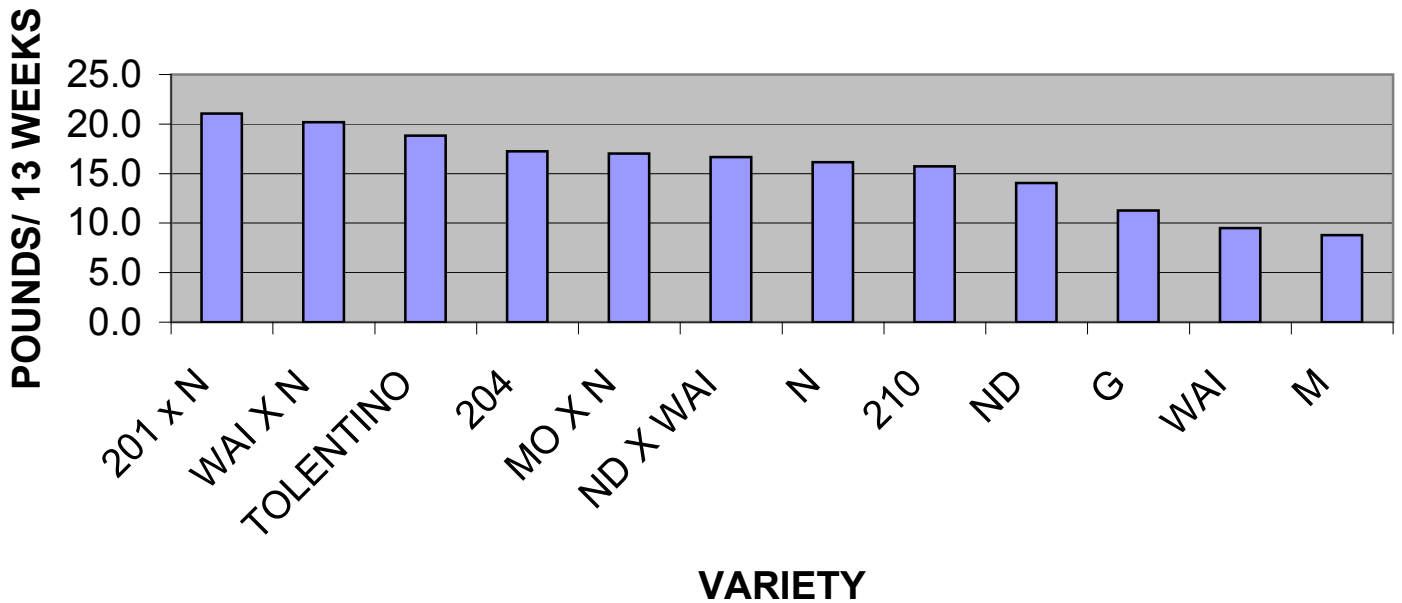

Marketable Yields Pounds / Week / Plant  
July - October 2008

UH Eggplant Varieties (ALL)

TOTAL MARKETABLE YIELDS / PLANT

TOTAL UNMARKETABLE YIELDS