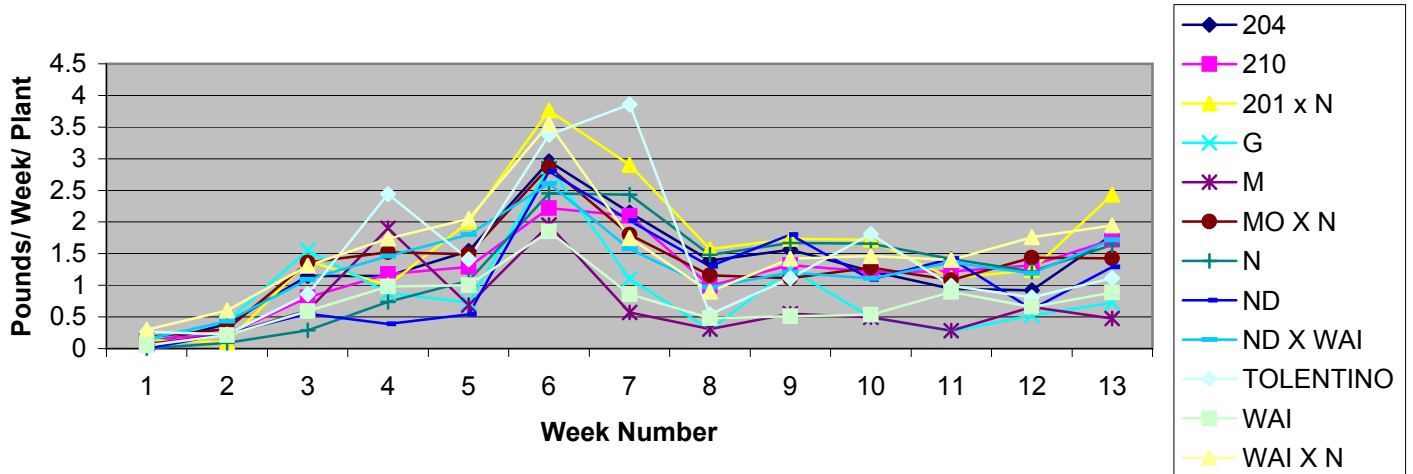

Marketable Yields Pounds / Week / Plant  
July - October 2008

UH Eggplant Varieties (ALL)

TOTAL MARKETABLE YIELDS / PLANT

TOTAL UNMARKETABLE YIELDS