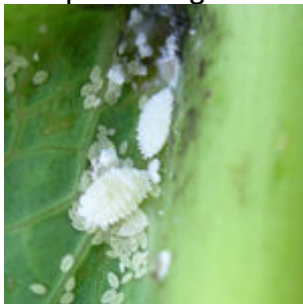

Common Pest of Edible Crops

Jari Sugano and Steve Fukuda
Oahu Cooperative Extension Service

Aphid colony

Close up of aphid

Leafminer damage

Chinese rose beetle

Beetle damage

Lacebug damage

Thrips damage

Various thrips

Stinkbug

Mealybug

Male & female scale

Scales

Pickleworm

Pickleworm damage

Weevil

Spiraling whitefly

Pepper whitefly

Corn rust

Mites

Mite damage

Powdery mildew

Leaf blight

Bacteria blight on leaves

bacteria specks on fruit

Mosaic virus symptoms

Phytoplasma on watercress

Nematode