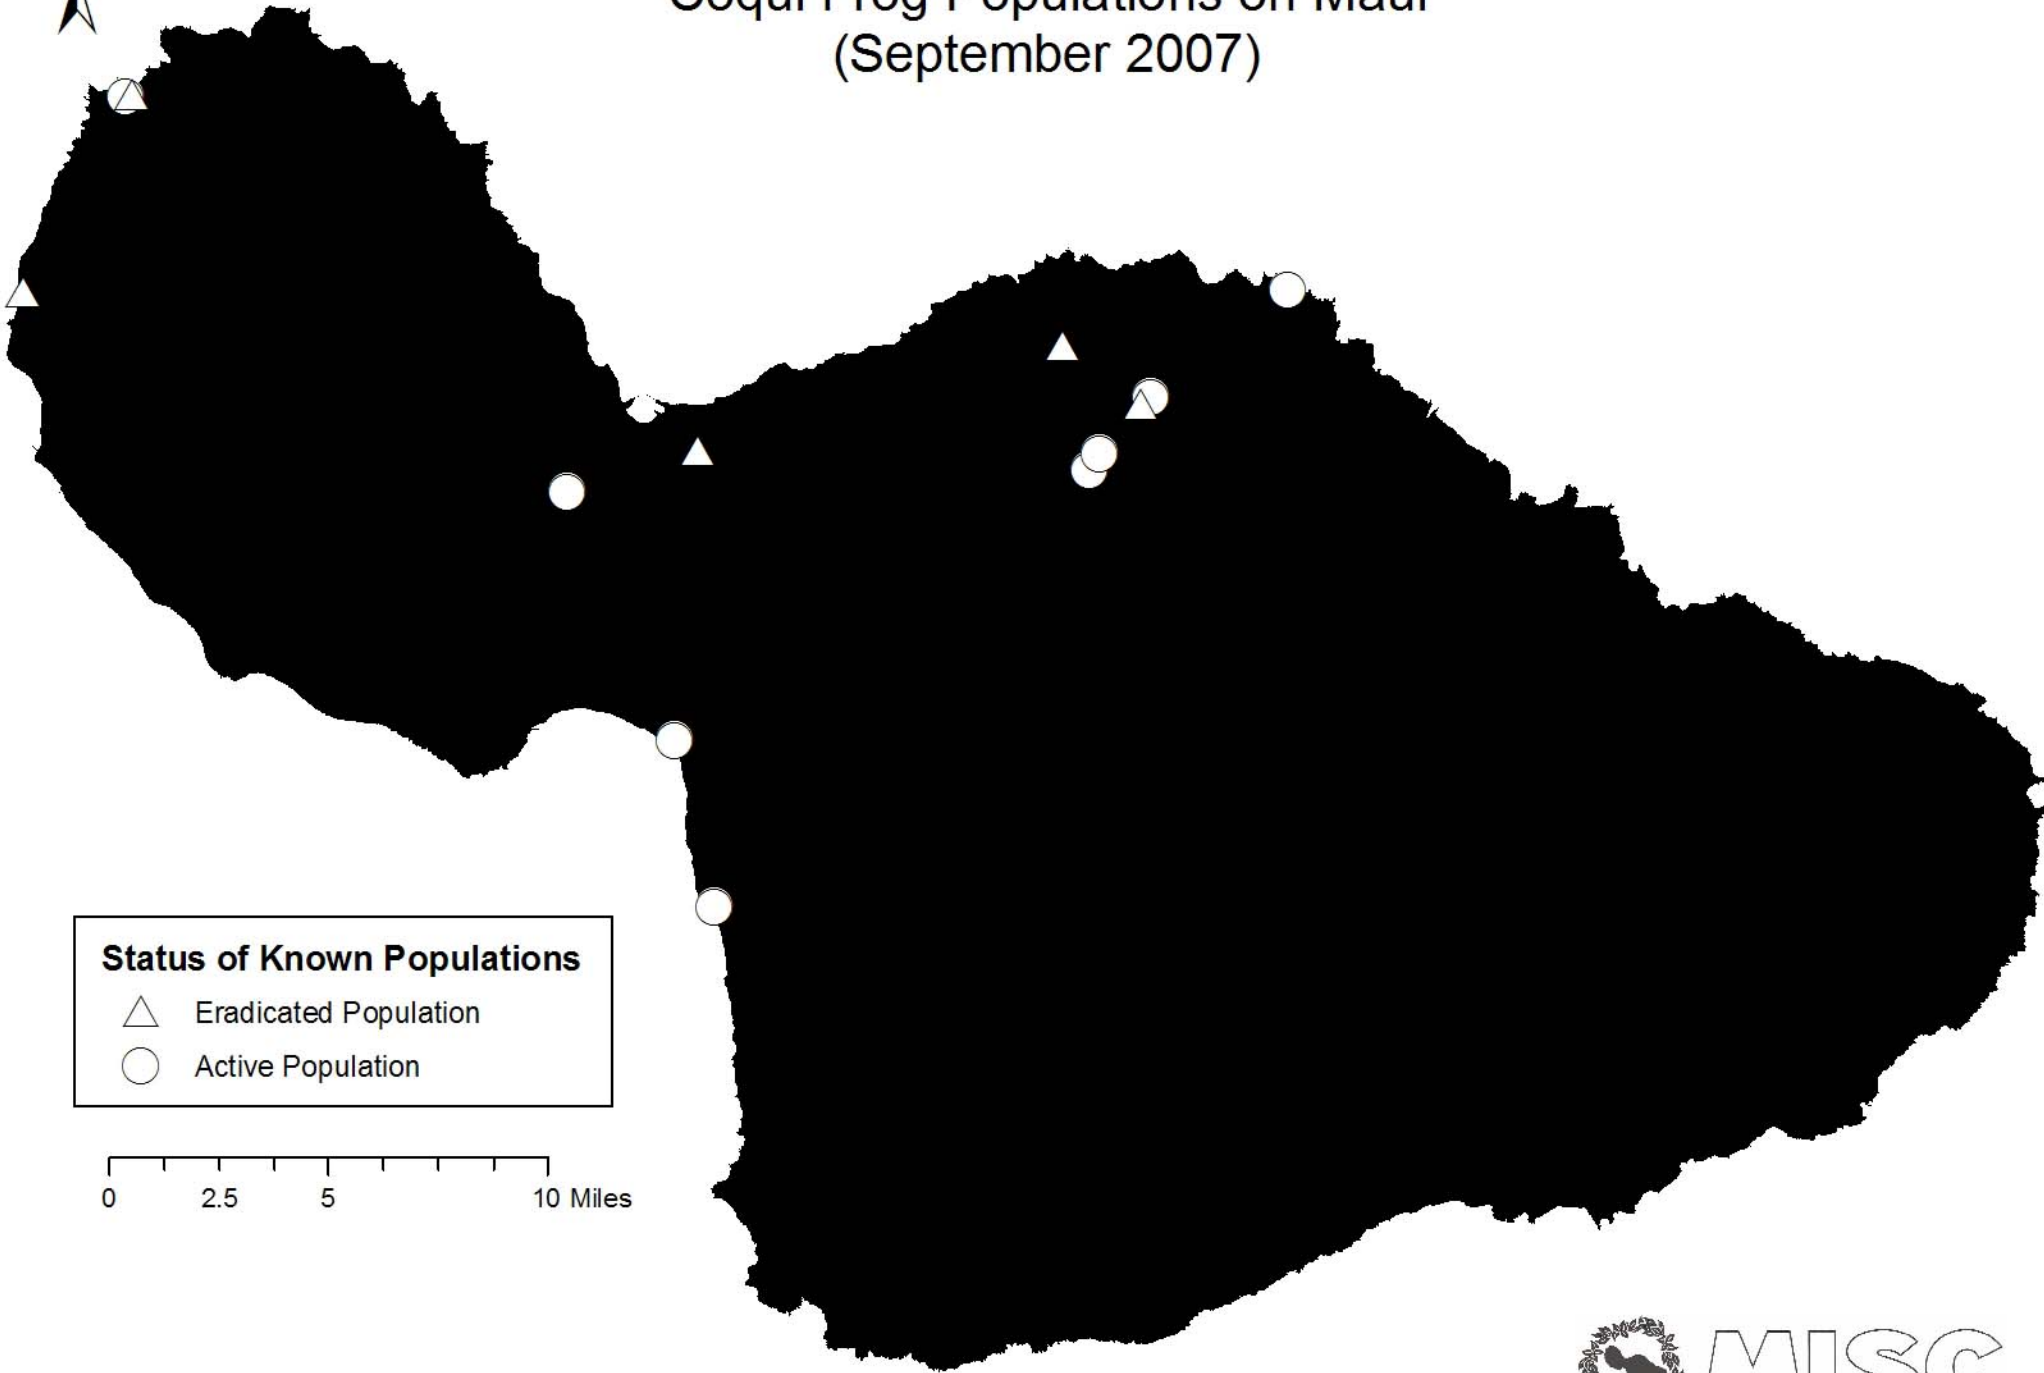

# Coqui Frog Populations on Maui (September 2007)

## Status of Known Populations

- △ Eradicated Population
- Active Population

0 2.5 5 10 Miles